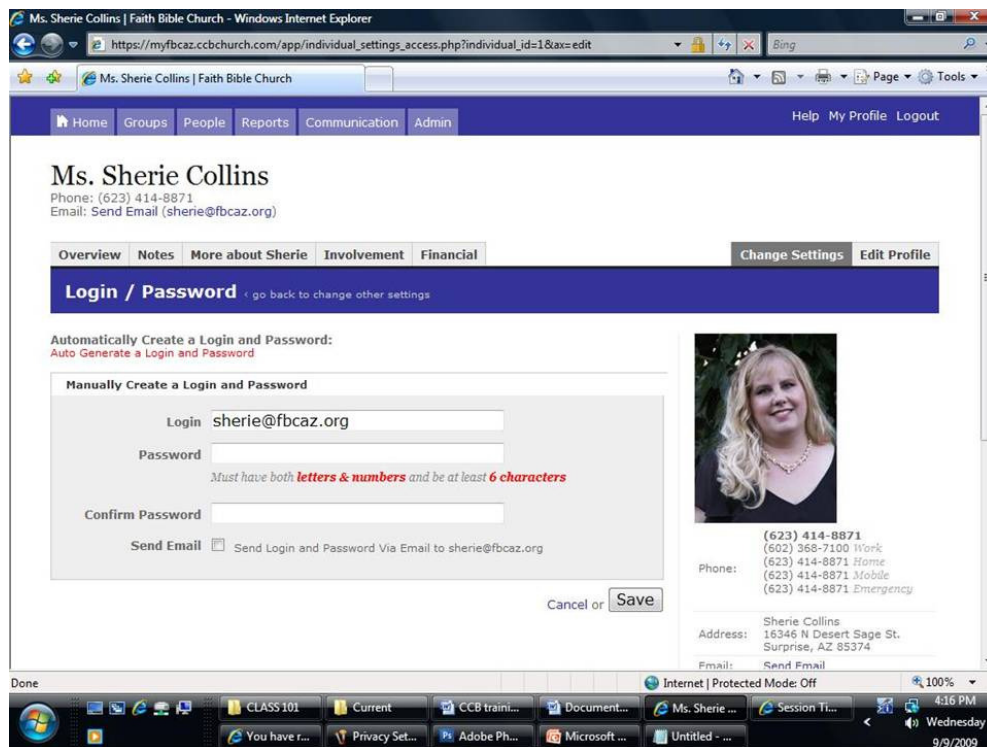

Here you can choose to reset your login, change your communications settings and change your privacy settings

To change your login or password, you can type it in and hit save. You will be logged out and then asked to sign in with the new login